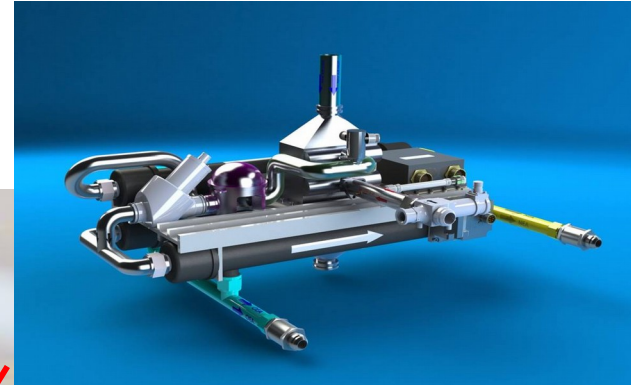

Fuel tank Inerting system