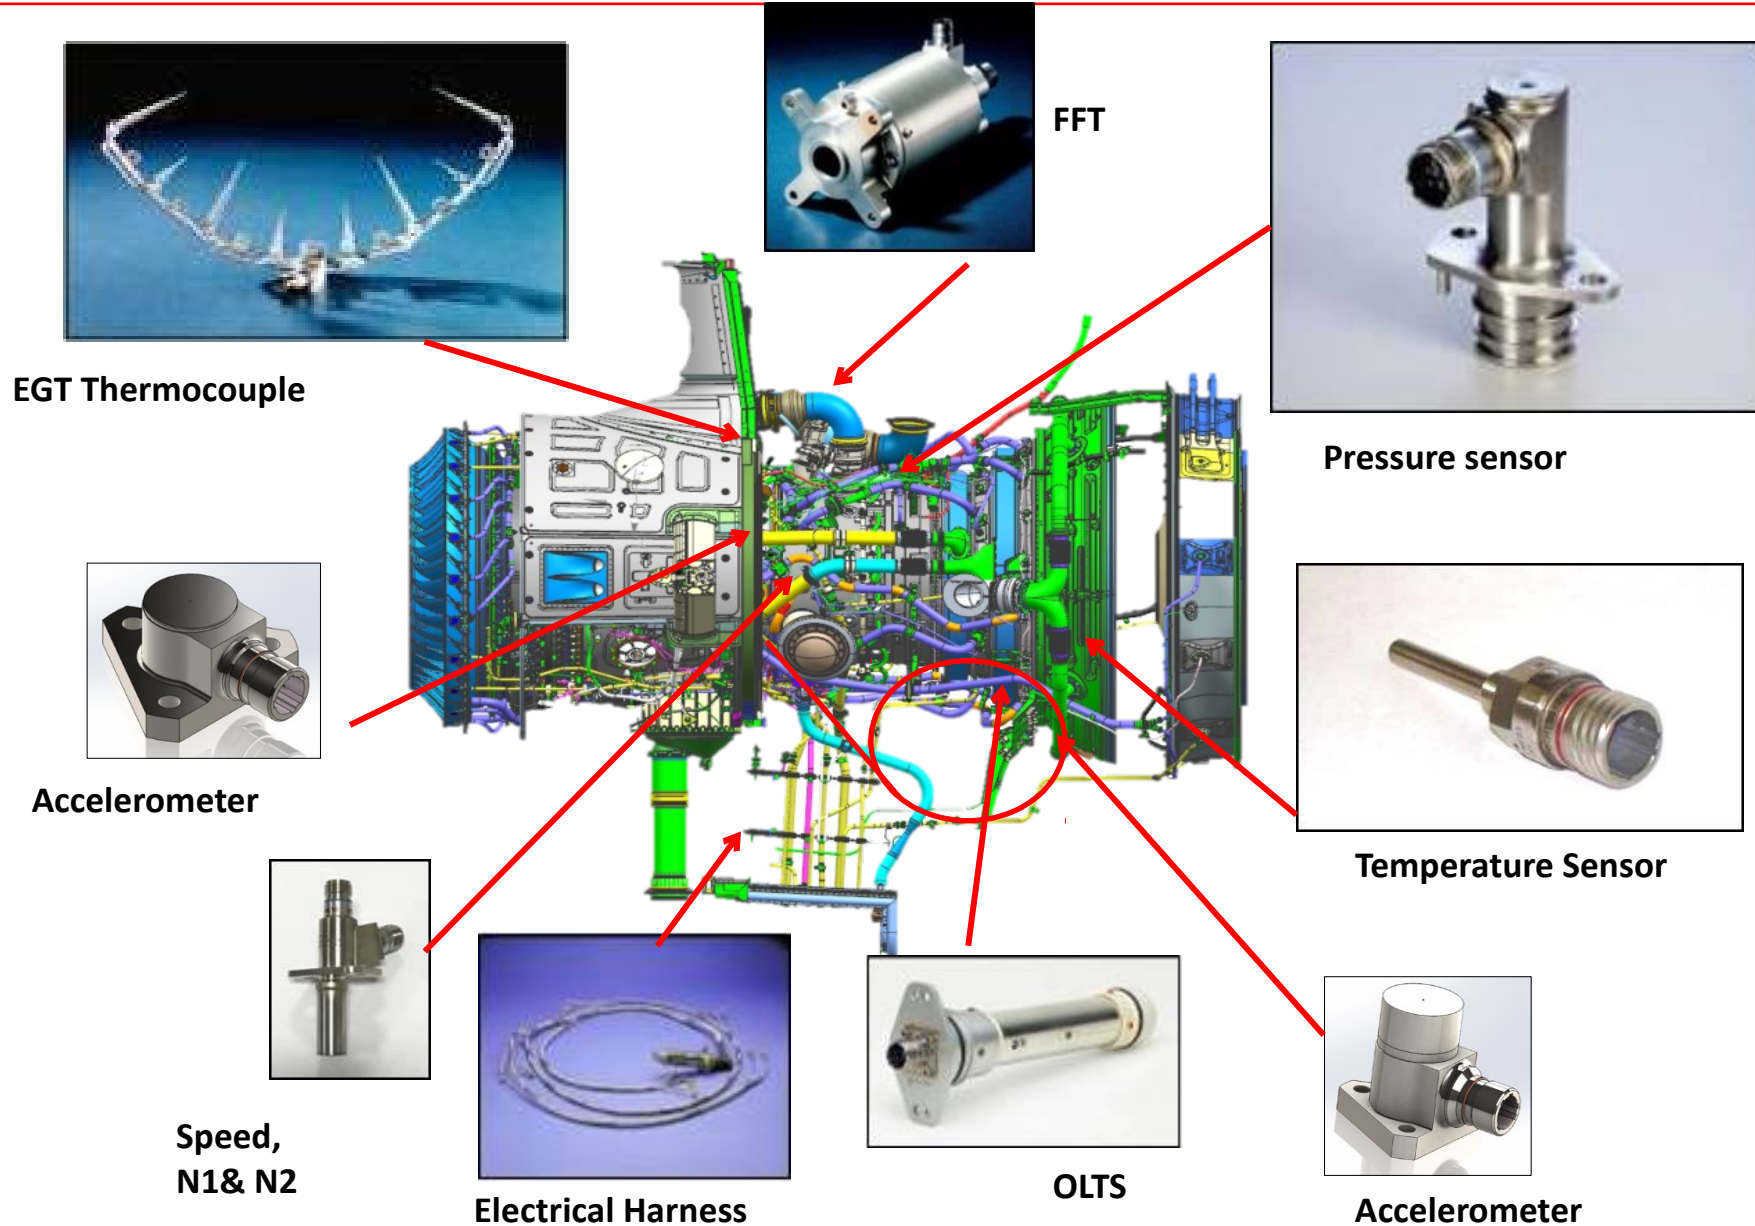

SFMS Product Lines: Fluid & Level Sensing

Pressure and Motion

- Pressure Sensors
 - Standard
 - Space Grade
 - High Accuracy
- Angle of Attack Sensors
- Accelerometers
- Proximity and Position

TurboMass™ Flowmeters

Fuel Float Switch

Fuel Gauging System

Electric Systems

- Temperature Sensors
- RPM Speed Sensors
- Cables
- Oxygen & Humidity Sensors
- Air Data Computers

Fuel, Inerting and Level Sensing

- Fuel Quantity Gauging System
- Flowmeters (50 PPH to 700,000 PPH tanker)
- Oil and Hydraulic Level & Temperature

Engine Sensors

Airframe Sensing

Hydraulic Systems

- Pressure sensors
- Temperature sensors
- Hydraulic Quantity

Flight Data Recorder Tri-axial accelerometers

Cabin Air & Ventilation (ECS)

- Pressure sensors
- Humidity sensors
- Airflow
- Temperature

ADC

Engine Control

- FADEC P-zero pressure sensors

Fuel Gauging

Oxygen Sensor

Fuel & Inerting Systems & Components

- Fuel gauging
- Oxygen sensing
- Fuel temperature
- Fuel filter differential pressure
- Temperature switches
- Pressure switches
- Densitometers